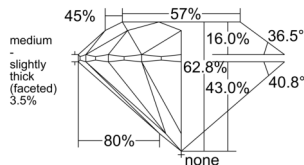

GIA®

FACSIMILE

GIA REPORT 1555620236

Verify this report at GIA.edu

GIA NATURAL DIAMOND DOSSIER®

June 30, 2026
GIA Report Number 1555620236
Shape and Cutting Style ..... Round Brilliant
Measurements ..... 5.06 - 5.10 x 3.19 mm

GRADING RESULTS

Carat Weight ..... 0.51 carat
Color Grade ..... G
Clarity Grade VS1
Cut Grade ..... Excellent

ADDITIONAL GRADING INFORMATION

Polish ..... Excellent
Symmetry ..... Excellent
Fluorescence ..... None
Clarity Characteristics ..... Cloud, Pinpoint
Inscription(s): GIA 1555620236

PROPORTIONS

GRADING SCALES

GIA COLOR SCALE

COLORLESS	D
	E
	F
	G
	H
	I
NEAR COLORLESS	J
	K
	L
FAIN	M
	N
	O
	P
VERY LIGHT	Q
	R
	S
	T
	U
	V
LIGHT	W
	X
	Y
	Z

GIA CLARITY SCALE

FLAWLESS	INTERNAL FLAWLESS	VERY VERY SLIGHTLY INCLUDED	VERY SLIGHTLY INCLUDED	SLIGHTLY INCLUDED	INCLUDED	FLAWLESS
						VVS₁
VVS₂	VS₁	VS₂	SI₁	SI₂	I₁	VERY GOOD
						I₂
I₃						GOOD
						FAIR
						POOR

GIA CUT SCALE

EXCELLENT
VERY GOOD
GOOD
FAIR
POOR