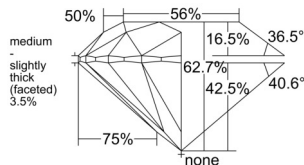

GIA®

FACSIMILE

GIA REPORT

1555593789

Verify this report at GIA.edu

GIA NATURAL DIAMOND DOSSIER®

June 27, 2026
GIA Report Number 1555593789
Shape and Cutting Style ..... Round Brilliant
Measurements ..... 5.03 - 5.07 x 3.17 mm

GRADING RESULTS

Carat Weight ..... 0.50 carat
Color Grade ..... D
Clarity Grade VS2
Cut Grade ..... Excellent

ADDITIONAL GRADING INFORMATION

Polish ..... Excellent
Symmetry ..... Excellent
Fluorescence ..... Very Strong Blue
Clarity Characteristics ..... Crystal
Inscription(s): GIA 1555593789

PROPORTIONS

Profile to actual proportions