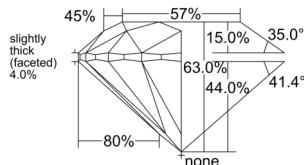

GIA®

FACSIMILE

GIA REPORT

1555574854

Verify this report at GIA.edu

GIA NATURAL DIAMOND DOSSIER®

June 25, 2026
GIA Report Number 1555574854
Shape and Cutting Style ..... Round Brilliant
Measurements ..... 5.63 - 5.67 x 3.56 mm

GRADING RESULTS

Carat Weight ..... 0.70 carat
Color Grade ..... M
Clarity Grade S11
Cut Grade ..... Excellent

ADDITIONAL GRADING INFORMATION

Polish ..... Excellent
Symmetry ..... Excellent
Fluorescence ..... Faint
Clarity Characteristics ..... Feather
Inscription(s): GIA 1555574854

PROPORTIONS

Profile to actual proportions