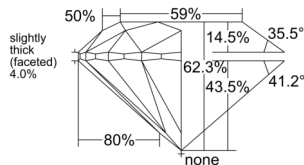

GIA®

FACSIMILE

GIA REPORT 1555564359

Verify this report at GIA.edu

GIA NATURAL DIAMOND DOSSIER®

June 24, 2026
GIA Report Number 1555564359
Shape and Cutting Style ..... Round Brilliant
Measurements ..... 4.69 - 4.72 x 2.93 mm

GRADING RESULTS

Carat Weight ..... 0.40 carat
Color Grade ..... E
Clarity Grade VS1
Cut Grade ..... Excellent

ADDITIONAL GRADING INFORMATION

Polish ..... Excellent
Symmetry ..... Excellent
Fluorescence ..... Strong Blue
Clarity Characteristics ..... Crystal, Pinpoint
Inscription(s): GIA 1555564359

PROPORTIONS

Profile to actual proportions