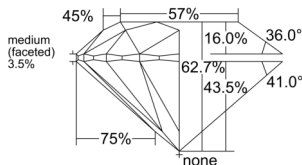

GIA®

FACSIMILE

GIA REPORT 155558580

Verify this report at GIA.edu

GIA NATURAL DIAMOND DOSSIER®

June 24, 2026
GIA Report Number 155558580
Shape and Cutting Style ..... Round Brilliant
Measurements ..... 5.38 - 5.41 x 3.38 mm

GRADING RESULTS

Carat Weight ..... 0.60 carat
Color Grade ..... F
Clarity Grade VS1
Cut Grade ..... Excellent

ADDITIONAL GRADING INFORMATION

Polish ..... Excellent
Symmetry ..... Excellent
Fluorescence ..... None
Clarity Characteristics..... Crystal, Needle, Feather, Pinpoint
Inscription(s): GIA 155558580

PROPORTIONS

Profile to actual proportions