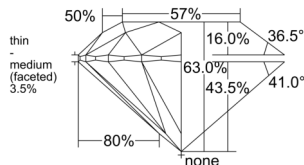

GIA®

FACSIMILE

GIA REPORT

1555544306

Verify this report at GIA.edu

GIA NATURAL DIAMOND DOSSIER®

June 22, 2026
GIA Report Number 1555544306
Shape and Cutting Style ..... Round Brilliant
Measurements ..... 5.63 - 5.67 x 3.56 mm

GRADING RESULTS

Carat Weight ..... 0.70 carat
Color Grade ..... J
Clarity Grade VS2
Cut Grade ..... Excellent

ADDITIONAL GRADING INFORMATION

Polish ..... Excellent
Symmetry ..... Excellent
Fluorescence ..... Medium Blue
Clarity Characteristics..... Crystal, Cloud, Indented Natural
Inscription(s): GIA 1555544306

PROPORTIONS

GRADING SCALES

GIA COLOR SCALE

COLORLESS	D
	E
	F
	G
	H
	I
	J
NEAR COLORLESS	K
	L
FAIN	M
	N
	O
	P
VERY LIGHT	Q
	R
	S
	T
	U
	V
	W
	X
	Y
LIGHT	Z

GIA CLARITY SCALE

FLAWLESS	INTERNAL FLAWLESS	
		FLAWLESS
VERY VERY SLIGHTLY INCLUDED	VVS₁	
	VVS₂	
VERY SLIGHTLY INCLUDED	VS₁	
	VS₂	
SLIGHTLY INCLUDED	SI₁	
	SI₂	
INCLUDED	I₁	
	I₂	
	I₃	

GIA CUT SCALE

EXCELLENT
VERY GOOD
GOOD
FAIR
POOR