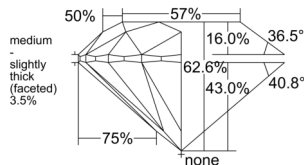

GIA®

FACSIMILE

GIA REPORT

155541140

Verify this report at GIA.edu

GIA NATURAL DIAMOND DOSSIER®

June 22, 2026
GIA Report Number 155541140
Shape and Cutting Style ..... Round Brilliant
Measurements ..... 5.36 - 5.38 x 3.36 mm

GRADING RESULTS

Carat Weight ..... 0.60 carat
Color Grade ..... E
Clarity Grade VS1
Cut Grade ..... Excellent

ADDITIONAL GRADING INFORMATION

Polish ..... Excellent
Symmetry ..... Excellent
Fluorescence ..... Medium Blue
Clarity Characteristics ..... Crystal, Needle, Pinpoint
Inscription(s): GIA 155541140

PROPORTIONS

Profile to actual proportions

GRADING SCALES

GIA COLOR SCALE

COLORLESS	D
	E
	F
	G
	H
	I
	J
NEAR COLORLESS	K
	L
FAIN	M
	N
	O
	P
VERY LIGHT	Q
	R
	S
	T
	U
	V
	W
	X
	Y
LIGHT	Z

GIA CLARITY SCALE

FLAWLESS	INTERNAL FLAWLESS	
		FLAWLESS
VERY VERY SLIGHTLY INCLUDED	VVS₁	
	VVS₂	
VERY SLIGHTLY INCLUDED	VS₁	
	VS₂	
SLIGHTLY INCLUDED	SI₁	
	SI₂	
INCLUDED	I₁	
	I₂	
	I₃	

GIA CUT SCALE

EXCELLENT
VERY GOOD
GOOD
FAIR
POOR