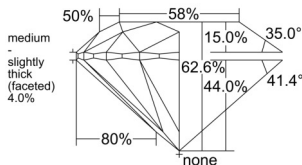

GIA®

FACSIMILE

GIA REPORT 1555529921

Verify this report at GIA.edu

GIA NATURAL DIAMOND DOSSIER®

June 22, 2026
GIA Report Number 1555529921
Shape and Cutting Style ..... Round Brilliant
Measurements ..... 5.91 - 5.94 x 3.71 mm

GRADING RESULTS

Carat Weight ..... 0.80 carat
Color Grade ..... H
Clarity Grade SI2
Cut Grade ..... Excellent

ADDITIONAL GRADING INFORMATION

Polish ..... Excellent
Symmetry ..... Excellent
Fluorescence ..... None
Clarity Characteristics ..... Crystal, Cloud
Inscription(s): GIA 1555529921

PROPORTIONS

GRADING SCALES

GIA COLOR SCALE

COLORESS	D
	E
	F
	G
	H
	I
	J
NEAR COLORESS	K
	L
FANIT	M
	N
	O
	P
VERY LIGHT	Q
	R
	S
	T
	U
	V
	W
	X
	Y
LIGHT	Z

GIA CLARITY SCALE

FLAWLESS	INTERNAL FLAWLESS	
		FLAWLESS
VERY VERY SLIGHTLY INCLUDED	VVS₁	
	VVS₂	
VERY SLIGHTLY INCLUDED	VS₁	
	VS₂	
SLIGHTLY INCLUDED	SI₁	
	SI₂	
INCLUDED	I₁	
	I₂	
	I₃	

GIA CUT SCALE

EXCELLENT
VERY GOOD
GOOD
FAIR
POOR