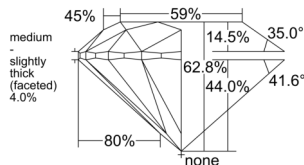

GIA®

FACSIMILE

GIA REPORT

155529683

Verify this report at GIA.edu

GIA NATURAL DIAMOND DOSSIER®

June 19, 2026
GIA Report Number 155529683
Shape and Cutting Style ..... Round Brilliant
Measurements ..... 4.80 - 4.84 x 3.03 mm

GRADING RESULTS

Carat Weight ..... 0.43 carat
Color Grade ..... J
Clarity Grade VVS1
Cut Grade ..... Excellent

ADDITIONAL GRADING INFORMATION

Polish ..... Excellent
Symmetry ..... Excellent
Fluorescence ..... Strong Blue
Clarity Characteristics ..... Feather
Inscription(s): GIA 155529683

PROPORTIONS

Profile to actual proportions