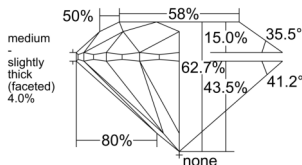

GIA®

FACSIMILE

GIA REPORT

155526538

Verify this report at GIA.edu

GIA NATURAL DIAMOND DOSSIER®

June 20, 2026
GIA Report Number 155526538
Shape and Cutting Style ..... Round Brilliant
Measurements ..... 4.44 - 4.46 x 2.79 mm

GRADING RESULTS

Carat Weight ..... 0.34 carat
Color Grade ..... F
Clarity Grade VS2
Cut Grade ..... Excellent

ADDITIONAL GRADING INFORMATION

Polish ..... Excellent
Symmetry ..... Excellent
Fluorescence ..... None
Clarity Characteristics ..... Cloud, Crystal, Feather
Inscription(s): GIA 155526538

PROPORTIONS

GRADING SCALES

GIA COLOR SCALE

COLOURLESS	D
	E
	F
	G
	H
	I
	J
NEAR COLOURLESS	K
	L
FAIN	M
	N
	O
	P
VERY LIGHT	Q
	R
	S
	T
	U
	V
	W
	X
	Y
LIGHT	Z

GIA CLARITY SCALE

FLAWLESS	VERY VERY SLIGHTLY INCLUDED	VS₁	VS₂	SLIGHTLY INCLUDED	SI₁	SI₂	I₁	I₂	I₃	
										VERY SLIGHTLY INCLUDED
INTERNALLY FLAWLESS										

GIA CUT SCALE

EXCELLENT
VERY GOOD
GOOD
FAIR
POOR