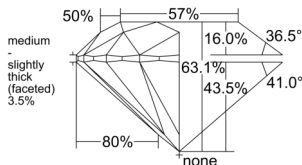

GIA®

FACSIMILE

GIA REPORT 155525876

Verify this report at GIA.edu

GIA NATURAL DIAMOND DOSSIER®

June 18, 2026
GIA Report Number 155525876
Shape and Cutting Style ..... Round Brilliant
Measurements ..... 5.85 - 5.92 x 3.71 mm

GRADING RESULTS

Carat Weight ..... 0.80 carat
Color Grade I
Clarity Grade VS1
Cut Grade ..... Excellent

ADDITIONAL GRADING INFORMATION

Polish ..... Very Good
Symmetry ..... Very Good
Fluorescence ..... Medium Blue
Clarity Characteristics..... Crystal, Cloud, Indented Natural
Inscription(s): GIA 155525876

PROPORTIONS

GRADING SCALES

GIA COLOR SCALE

COLORESS	D
	E
	F
	G
	H
	I
	J
NEAR COLORESS	K
	L
FANIT	M
	N
	O
	P
	Q
VERY LIGHT	R
	S
	T
	U
	V
	W
	X
	Y
LIGHT	Z

GIA CLARITY SCALE

FLAWLESS	VERY VERY SLIGHTLY INCLUDED	VS₁	VS₂	VS₁	VS₂	SL₁	SL₂	I₁	I₂	I₃	
											INTERNALLY FLAWLESS

GIA CUT SCALE

EXCELLENT
VERY GOOD
GOOD
FAIR
POOR