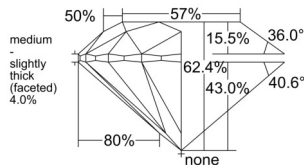

GIA®

FACSIMILE

GIA REPORT

155525042

Verify this report at GIA.edu

GIA NATURAL DIAMOND DOSSIER®

June 18, 2026
GIA Report Number 155525042
Shape and Cutting Style ..... Round Brilliant
Measurements ..... 5.69 - 5.72 x 3.56 mm

GRADING RESULTS

Carat Weight ..... 0.72 carat
Color Grade ..... J
Clarity Grade S11
Cut Grade ..... Excellent

ADDITIONAL GRADING INFORMATION

Polish ..... Excellent
Symmetry ..... Excellent
Fluorescence ..... None
Clarity Characteristics ..... Cloud
Inscription(s): GIA 155525042

PROPORTIONS

Profile to actual proportions

GRADING SCALES

GIA COLOR SCALE

COLORED	D
	E
	F
	G
	H
	I
	J
NEAR COLORLESS	K
	L
	M
Faint	N
	O
	P
	Q
	R
	S
	T
	U
	V
	W
	X
	Y
Light	Z

GIA CLARITY SCALE

FLAWLESS	INTERNAL FLAWLESS	
		FLAWLESS
VERY VERY SLIGHTLY INCLUDED	VVS₁	
	VVS₂	
VERY SLIGHTLY INCLUDED	VS₁	
	VS₂	
SLIGHTLY INCLUDED	SI₁	
	SI₂	
INCLUDED	I₁	
	I₂	
	I₃	

GIA CUT SCALE

EXCELLENT
VERY GOOD
GOOD
FAIR
POOR