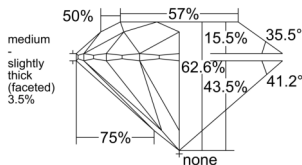

GIA®

FACSIMILE

GIA REPORT 155524824

Verify this report at GIA.edu

GIA NATURAL DIAMOND DOSSIER®

June 18, 2026
GIA Report Number 155524824
Shape and Cutting Style ..... Round Brilliant
Measurements ..... 5.40 - 5.43 x 3.39 mm

GRADING RESULTS

Carat Weight ..... 0.61 carat
Color Grade I
Clarity Grade VS1
Cut Grade ..... Excellent

ADDITIONAL GRADING INFORMATION

Polish ..... Excellent
Symmetry ..... Excellent
Fluorescence ..... Faint
Clarity Characteristics ..... Crystal, Cloud
Inscription(s): GIA 155524824

PROPORTIONS

GRADING SCALES

GIA COLOR SCALE	GIA CLARITY SCALE	GIA CUT SCALE	
D	FLAWLESS	EXCELLENT	
E	INTERNALLY FLAWLESS		
F		VVS₁	VERY GOOD
G	VVS₂		
H	VS₁	GOOD	
I	VS₂		
J	SI₁	FAIR	
K	SI₂		
L	I₁	POOR	
M	I₂		
N	I₃		
O			
P			
Q			
R			
S			
T			
U			
V			
W			
X			
Y			
Z