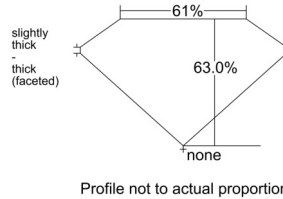

GIA®

FACSIMILE

GIA REPORT 155524467

Verify this report at GIA.edu

GIA NATURAL DIAMOND DOSSIER®

June 18, 2026
GIA Report Number 155524467
Shape and Cutting Style ..... Pear Brilliant
Measurements ..... 7.73 x 4.89 x 3.08 mm

GRADING RESULTS

Carat Weight ..... 0.70 carat
Color Grade ..... J
Clarity Grade VS1

ADDITIONAL GRADING INFORMATION

Polish ..... Excellent
Symmetry ..... Excellent
Fluorescence ..... Faint
Clarity Characteristics..... Crystal, Needle, Pinpoint
Inscription(s): GIA 155524467

PROPORTIONS

GRADING SCALES

GIA COLOR SCALE		GIA CLARITY SCALE			
COLORLESS	D	VERY VERY SLIGHTLY INCLUDED	FLAWLESS		
	E		INTERNALLY FLAWLESS		
	F		VVS₁		
	NEAR COLORLESS	G	VERY SLIGHTLY INCLUDED	VVS₂	
		H		VS₁	
		FANT	I	SLIGHTLY INCLUDED	VS₂
			J		SI₁
	LIGHT	K	INCLUDED	SI₂	
		L		I₁	
		M		I₂	
N		NOT GRADED	I₃		
O					
P					
Q					
R					
S					
T					
U					
V					
W					
X					
Y					
Z