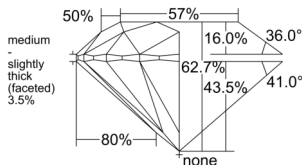

GIA®

FACSIMILE

GIA REPORT 155524168

Verify this report at GIA.edu

GIA NATURAL DIAMOND DOSSIER®

June 18, 2026
GIA Report Number 155524168
Shape and Cutting Style ..... Round Brilliant
Measurements ..... 5.89 - 5.93 x 3.71 mm

GRADING RESULTS

Carat Weight ..... 0.80 carat
Color Grade ..... G
Clarity Grade VS1
Cut Grade ..... Excellent

ADDITIONAL GRADING INFORMATION

Polish ..... Excellent
Symmetry ..... Excellent
Fluorescence ..... Medium Blue
Clarity Characteristics..... Crystal, Cloud, Needle
Inscription(s): GIA 155524168

PROPORTIONS

GRADING SCALES

GIA COLOR SCALE

COLORLESS	D
	E
	F
	G
	H
	I
	J
NEAR COLORLESS	K
	L
	M
	N
	O
	P
	Q
	R
	S
	T
	U
	V
	W
	X
	Y
LIGHT	Z

GIA CLARITY SCALE

FLAWLESS	INTERNAL FLAWLESS	
		FLAWLESS
VERY VERY SLIGHTLY INCLUDED	VVS₁	
	VVS₂	
VERY SLIGHTLY INCLUDED	VS₁	
	VS₂	
SLIGHTLY INCLUDED	SI₁	
	SI₂	
INCLUDED	I₁	
	I₂	
	I₃	

GIA CUT SCALE

EXCELLENT
VERY GOOD
GOOD
FAIR
POOR