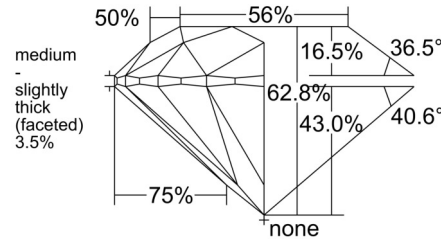

GIA NATURAL DIAMOND GRADING REPORT

June 18, 2026
GIA Report Number 1555520710
Shape and Cutting Style ..... Round Brilliant
Measurements ..... 7.39 - 7.41 x 4.65 mm

GRADING RESULTS

Carat Weight ..... 1.59 carat
Color Grade ..... F
Clarity Grade VVS2
Cut Grade ..... Excellent

ADDITIONAL GRADING INFORMATION

Polish ..... Excellent
Symmetry ..... Excellent
Fluorescence ..... Faint
Inscription(s): GIA 1555520710

PROPORTIONS