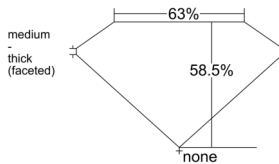

GIA®

FACSIMILE

GIA REPORT 1555513958

Verify this report at GIA.edu

GIA NATURAL DIAMOND DOSSIER®

June 17, 2026
GIA Report Number 1555513958
Shape and Cutting Style ..... Marquise Brilliant
Measurements ..... 9.83 x 4.31 x 2.52 mm

GRADING RESULTS

Carat Weight ..... 0.60 carat
Color Grade ..... D
Clarity Grade S11

ADDITIONAL GRADING INFORMATION

Polish ..... Excellent
Symmetry ..... Very Good
Fluorescence ..... None
Clarity Characteristics..... Cloud, Cavity, Feather
Inscription(s): GIA 1555513958

PROPORTIONS

Profile not to actual proportions

GRADING SCALES

GIA COLOR SCALE		GIA CLARITY SCALE			
COLORLESS	D	NEAR COLORLESS	FLAWLESS		
	E		INTERNALLY FLAWLESS		
	F		VERY VERY SLIGHTLY INCLUDED	VVS₁	
	G			VVS₂	
	H			VERY SLIGHTLY INCLUDED	VS₁
	I		VS₂		
	J		SLIGHTLY INCLUDED	S1₁	
	K			S1₂	
	L			INCLUDED	I₁
	M				I₂
N	I₃				
O					
P					
Q					
R					
S					
T					
U					
V					
W					
X					
Y					
Z