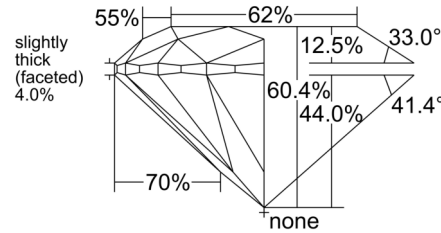

**GIA NATURAL DIAMOND GRADING REPORT**

 June 22, 2026  
 GIA Report Number ..... 1555512034  
 Shape and Cutting Style ..... Round Brilliant  
 Measurements ..... 6.83 - 6.88 x 4.14 mm

**GRADING RESULTS**

 Carat Weight ..... 1.20 carat  
 Color Grade ..... G  
 Clarity Grade ..... VVS1  
 Cut Grade ..... Excellent

**ADDITIONAL GRADING INFORMATION**

 Polish ..... Excellent  
 Symmetry ..... Excellent  
 Fluorescence ..... None  
 Inscription(s): GIA 1555512034  
**Comments:** A manufacturing remnant is not shown.

**PROPORTIONS**

Profile to actual proportions

**CLARITY CHARACTERISTICS**

**KEY TO SYMBOLS\***

- Pinpoint

\* Red symbols denote internal characteristics (inclusions). Green or black symbols denote external characteristics (blemishes). Diagram is an approximate representation of the diamond, and symbols shown indicate type, position, and approximate size of clarity characteristics. All clarity characteristics may not be shown. Details of finish are not shown.