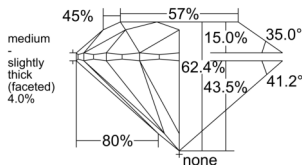

GIA®

FACSIMILE

GIA REPORT 1555509191

Verify this report at GIA.edu

GIA NATURAL DIAMOND DOSSIER®

June 17, 2026
GIA Report Number 1555509191
Shape and Cutting Style ..... Round Brilliant
Measurements ..... 5.05 - 5.08 x 3.16 mm

GRADING RESULTS

Carat Weight ..... 0.50 carat
Color Grade ..... H
Clarity Grade S11
Cut Grade ..... Excellent

ADDITIONAL GRADING INFORMATION

Polish ..... Excellent
Symmetry ..... Excellent
Fluorescence ..... None
Clarity Characteristics ..... Crystal
Inscription(s): GIA 1555509191

PROPORTIONS

Profile to actual proportions

GRADING SCALES

GIA COLOR SCALE

COLORED	D
	E
	F
	G
	H
	I
	J
NEAR COLORLESS	K
	L
	M
FANT	N
	O
	P
	Q
VERY LIGHT	R
	S
	T
	U
	V
	W
	X
	Y
LIGHT	Z

GIA CLARITY SCALE

FLAWLESS	INTERNAL FLAWLESS	
		FLAWLESS
VERY VERY SLIGHTLY INCLUDED	VVS₁	
	VVS₂	
VERY SLIGHTLY INCLUDED	VS₁	
	VS₂	
SLIGHTLY INCLUDED	SI₁	
	SI₂	
INCLUDED	I₁	
	I₂	
	I₃	

GIA CUT SCALE

EXCELLENT	
	VERY GOOD
GOOD	
FAIR	
POOR