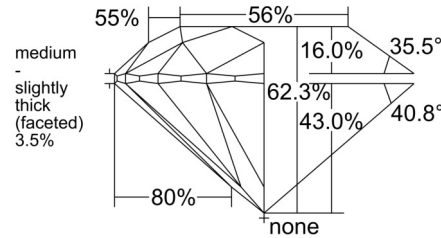

GIA NATURAL DIAMOND GRADING REPORT

June 19, 2026
GIA Report Number 1555497515
Shape and Cutting Style ..... Round Brilliant
Measurements ..... 6.51 - 6.56 x 4.07 mm

GRADING RESULTS

Carat Weight ..... 1.07 carat
Color Grade ..... M
Clarity Grade VVS2
Cut Grade ..... Excellent

ADDITIONAL GRADING INFORMATION

Polish ..... Excellent
Symmetry ..... Excellent
Fluorescence ..... None
Inscription(s): GIA 1555497515
Comments: Additional pinpoints are not shown.

PROPORTIONS

Profile to actual proportions