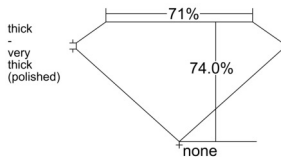

GIA®

FACSIMILE

GIA REPORT 1555496753

Verify this report at GIA.edu

GIA NATURAL DIAMOND DOSSIER®

June 15, 2026
GIA Report Number 1555496753
Shape and Cutting Style ..... Square Modified Brilliant
Measurements ..... 4.02 x 4.00 x 2.96 mm

GRADING RESULTS

Carat Weight ..... 0.40 carat
Color Grade ..... D
Clarity Grade VVS1

ADDITIONAL GRADING INFORMATION

Polish ..... Excellent
Symmetry ..... Very Good
Fluorescence ..... None
Clarity Characteristics ..... Pinpoint, Feather
Inscription(s): GIA 1555496753

PROPORTIONS

Profile not to actual proportions

GRADING SCALES

GIA COLOR SCALE		GIA CLARITY SCALE	
COLORLESS	D	VERY VERY SLIGHTLY INCLUDED	FLAWLESS
	E		INTERNALLY FLAWLESS
	F		VVS₁
	G		VVS₂
	H		VS₁
	I		VS₂
	J		SI₁
	K		SI₂
	L		I₁
	M		I₂
NEAR COLORLESS	N	SLIGHTLY INCLUDED	I₃
	O		
	P		
	Q		
FAINT	R		
	S		
	T		
	U		
VERY LIGHT	V		
	W		
	X		
	Y		
LIGHT	Z