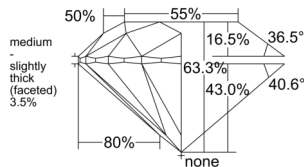

GIA®

FACSIMILE

GIA REPORT 1555484655

Verify this report at GIA.edu

GIA NATURAL DIAMOND DOSSIER®

June 15, 2026
GIA Report Number 1555484655
Shape and Cutting Style ..... Round Brilliant
Measurements ..... 5.62 - 5.66 x 3.57 mm

GRADING RESULTS

Carat Weight ..... 0.70 carat
Color Grade ..... E
Clarity Grade VVS1
Cut Grade ..... Excellent

ADDITIONAL GRADING INFORMATION

Polish ..... Excellent
Symmetry ..... Excellent
Fluorescence ..... None
Clarity Characteristics ..... Pinpoint
Inscription(s): GIA 1555484655

PROPORTIONS

GRADING SCALES

GIA COLOR SCALE

COLORLESS	D
	E
	F
	G
	H
	I
	J
NEAR COLORLESS	K
	L
FAIN	M
	N
	O
	P
VERY LIGHT	Q
	R
	S
	T
	U
	V
	W
	X
	Y
LIGHT	Z

GIA CLARITY SCALE

FLAWLESS	INTERNAL FLAWLESS	
		FLAWLESS
VERY VERY SLIGHTLY INCLUDED	VVS₁	
	VVS₂	
VERY SLIGHTLY INCLUDED	VS₁	
	VS₂	
SLIGHTLY INCLUDED	SI₁	
	SI₂	
INCLUDED	I₁	
	I₂	
	I₃	

GIA CUT SCALE

EXCELLENT
VERY GOOD
GOOD
FAIR
POOR