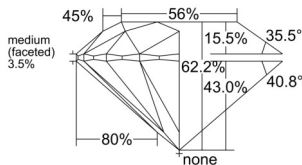

GIA®

FACSIMILE

GIA REPORT 1555477724

Verify this report at GIA.edu

GIA NATURAL DIAMOND DOSSIER®

June 12, 2026
GIA Report Number 1555477724
Shape and Cutting Style ..... Round Brilliant
Measurements ..... 5.24 - 5.28 x 3.27 mm

GRADING RESULTS

Carat Weight ..... 0.55 carat
Color Grade ..... D
Clarity Grade VS1
Cut Grade ..... Excellent

ADDITIONAL GRADING INFORMATION

Polish ..... Excellent
Symmetry ..... Excellent
Fluorescence ..... None
Clarity Characteristics ..... Crystal, Cloud, Needle
Inscription(s): GIA 1555477724

PROPORTIONS

Profile to actual proportions