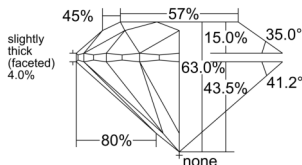

GIA®

FACSIMILE

GIA REPORT 1555476515

Verify this report at GIA.edu

GIA NATURAL DIAMOND DOSSIER®

June 11, 2026
GIA Report Number 1555476515
Shape and Cutting Style ..... Round Brilliant
Measurements ..... 4.38 - 4.41 x 2.77 mm

GRADING RESULTS

Carat Weight ..... 0.33 carat
Color Grade ..... F
Clarity Grade VS1
Cut Grade ..... Excellent

ADDITIONAL GRADING INFORMATION

Polish ..... Excellent
Symmetry ..... Excellent
Fluorescence ..... None
Clarity Characteristics ..... Feather, Pinpoint, Cloud
Inscription(s): GIA 1555476515

PROPORTIONS

Profile to actual proportions

GRADING SCALES

GIA COLOR SCALE	GIA CLARITY SCALE	GIA CUT SCALE	
D	FLAWLESS	EXCELLENT	
E	INTERNALLY FLAWLESS		
F		VVS₁	VERY GOOD
G	VVS₂		
H	VS₁	GOOD	
I	VS₂		
J	SI₁	FAIR	
K	SI₂		
L	I₁	POOR	
M	I₂		
N	I₃		
O			
P			
Q			
R			
S			
T			
U			
V			
W			
X			
Y			
Z