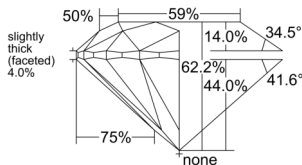

GIA®

FACSIMILE

GIA REPORT 1555475051

Verify this report at GIA.edu

GIA NATURAL DIAMOND DOSSIER®

June 15, 2026
GIA Report Number 1555475051
Shape and Cutting Style ..... Round Brilliant
Measurements ..... 5.07 - 5.09 x 3.16 mm

GRADING RESULTS

Carat Weight ..... 0.50 carat
Color Grade ..... J
Clarity Grade VS1
Cut Grade ..... Excellent

ADDITIONAL GRADING INFORMATION

Polish ..... Excellent
Symmetry ..... Excellent
Fluorescence ..... None
Clarity Characteristics..... Crystal, Cloud, Needle, Pinpoint
Inspection(s): GIA 1555475051

PROPORTIONS

Profile to actual proportions