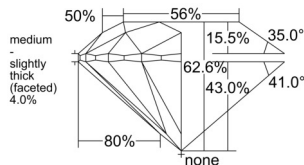

GIA®

FACSIMILE

GIA REPORT 1555474733

Verify this report at GIA.edu

GIA NATURAL DIAMOND DOSSIER®

June 12, 2026
GIA Report Number 1555474733
Shape and Cutting Style ..... Round Brilliant
Measurements ..... 5.04 - 5.08 x 3.17 mm

GRADING RESULTS

Carat Weight ..... 0.50 carat
Color Grade ..... E
Clarity Grade VVS1
Cut Grade ..... Excellent

ADDITIONAL GRADING INFORMATION

Polish ..... Excellent
Symmetry ..... Excellent
Fluorescence ..... Medium Blue
Clarity Characteristics ..... Pinpoint, Feather
Inscription(s): GIA 1555474733

PROPORTIONS

Profile to actual proportions