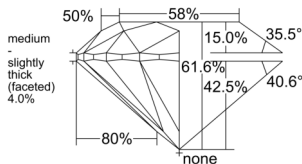

GIA®

FACSIMILE

GIA REPORT 1555470507

Verify this report at GIA.edu

GIA NATURAL DIAMOND DOSSIER®

June 11, 2026
GIA Report Number 1555470507
Shape and Cutting Style ..... Round Brilliant
Measurements ..... 4.70 - 4.72 x 2.90 mm

GRADING RESULTS

Carat Weight ..... 0.40 carat
Color Grade ..... E
Clarity Grade S11
Cut Grade ..... Excellent

ADDITIONAL GRADING INFORMATION

Polish ..... Excellent
Symmetry ..... Excellent
Fluorescence ..... None
Clarity Characteristics ..... Crystal, Feather
Inscription(s): GIA 1555470507

PROPORTIONS

GRADING SCALES

GIA COLOR SCALE	GIA CLARITY SCALE	GIA CUT SCALE	
D	FLAWLESS	EXCELLENT	
E	INTERNALLY FLAWLESS		
F		VVS₁	VERY GOOD
G	VVS₂		
H	VS₁	GOOD	
I	VS₂		
J	S1₁	FAIR	
K	S1₂		
L	I₁	POOR	
M	I₂		
N	I₃		
O			
P			
Q			
R			
S			
T			
U			
V			
W			
X			
Y			
Z