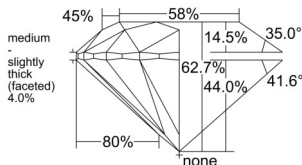

GIA®

FACSIMILE

GIA REPORT 1555469076

Verify this report at gia.edu

GIA NATURAL DIAMOND DOSSIER®

June 12, 2026
GIA Report Number 1555469076
Shape and Cutting Style ..... Round Brilliant
Measurements ..... 4.68 - 4.71 x 2.94 mm

GRADING RESULTS

Carat Weight ..... 0.40 carat
Color Grade ..... D
Clarity Grade VVS1
Cut Grade ..... Excellent

ADDITIONAL GRADING INFORMATION

Polish ..... Excellent
Symmetry ..... Excellent
Fluorescence ..... Strong Blue
Clarity Characteristics..... Pinpoint, Internal Graining, Indented
Natural

Inscription(s): GIA 1555469076

PROPORTIONS

Profile to actual proportions