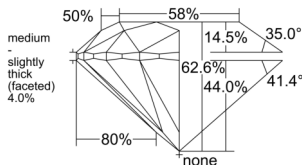

GIA®

FACSIMILE

GIA REPORT 1555453203

Verify this report at GIA.edu

GIA NATURAL DIAMOND DOSSIER®

June 09, 2026
GIA Report Number 1555453203
Shape and Cutting Style ..... Round Brilliant
Measurements ..... 5.65 - 5.68 x 3.55 mm

GRADING RESULTS

Carat Weight ..... 0.70 carat
Color Grade ..... M
Clarity Grade VS1
Cut Grade ..... Excellent

ADDITIONAL GRADING INFORMATION

Polish ..... Excellent
Symmetry ..... Excellent
Fluorescence ..... None
Clarity Characteristics ..... Feather, Pinpoint
Inscription(s): GIA 1555453203

PROPORTIONS

Profile to actual proportions