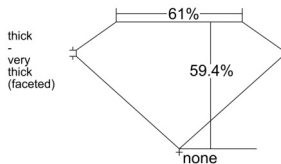

GIA®

FACSIMILE

GIA REPORT 1555437358

Verify this report at GIA.edu

GIA NATURAL DIAMOND DOSSIER®

June 09, 2026
GIA Report Number 1555437358
Shape and Cutting Style ..... Pear Brilliant
Measurements ..... 7.02 x 4.42 x 2.63 mm

GRADING RESULTS

Carat Weight ..... 0.50 carat
Color Grade ..... F
Clarity Grade VS1

ADDITIONAL GRADING INFORMATION

Polish ..... Excellent
Symmetry ..... Excellent
Fluorescence ..... Faint
Clarity Characteristics ..... Twinning Wisp
Inscription(s): GIA 1555437358

PROPORTIONS

Profile not to actual proportions

GRADING SCALES

GIA COLOR SCALE		GIA CLARITY SCALE	
COLORLESS	D	VERY VERY SLIGHTLY INCLUDED	FLAWLESS
	E		INTERNALLY FLAWLESS
	F		VS₁
	G		VS₂
	H		VS₁
	I		VS₂
	J		SI₁
	K		SI₂
	L		I₁
	M		I₂
NEAR COLORLESS	N	SLIGHTLY INCLUDED	I₃
	O		
	P		
	Q		
FAINT	R	INCLUDED	
	S		
	T		
	U		
VERY LIGHT	V		
	W		
	X		
	Y		
LIGHT	Z