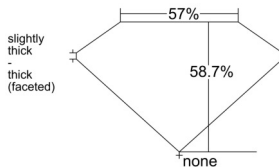

GIA®

FACSIMILE

GIA REPORT 1555434273

Verify this report at GIA.edu

GIA NATURAL DIAMOND DOSSIER®

June 05, 2026
GIA Report Number 1555434273
Shape and Cutting Style ..... Heart Brilliant
Measurements ..... 5.05 x 5.87 x 3.44 mm

GRADING RESULTS

Carat Weight ..... 0.60 carat
Color Grade ..... E
Clarity Grade SI2

ADDITIONAL GRADING INFORMATION

Polish ..... Excellent
Symmetry ..... Very Good
Fluorescence ..... Medium Blue
Clarity Characteristics ..... Crystal, Feather
Inscription(s): GIA 1555434273

PROPORTIONS

Profile not to actual proportions