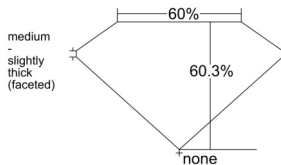

GIA®

FACSIMILE

GIA REPORT 1555427611

Verify this report at GIA.edu

GIA NATURAL DIAMOND DOSSIER®

June 04, 2026
GIA Report Number 1555427611
Shape and Cutting Style ..... Pear Brilliant
Measurements ..... 8.76 x 5.23 x 3.15 mm

GRADING RESULTS

Carat Weight ..... 0.84 carat
Color Grade ..... G
Clarity Grade VVS1

ADDITIONAL GRADING INFORMATION

Polish ..... Excellent
Symmetry ..... Excellent
Fluorescence ..... Strong Blue
Clarity Characteristics ..... Cavity
Inscription(s): GIA 1555427611

PROPORTIONS

Profile not to actual proportions

GRADING SCALES

GIA COLOR SCALE		GIA CLARITY SCALE			
COLORLESS	D	VERY VERY SLIGHTLY INCLUDED	FLAWLESS		
	E		INTERNALLY FLAWLESS		
	F	VERY SLIGHTLY INCLUDED	VVS₁		
	G		VVS₂		
	H		VS₁		
	NEAR COLORLESS	I	SLIGHTLY INCLUDED	VS₂	
		J		SI₁	
		FAINT	K	INCLUDED	SI₂
			L		I₁
			M		I₂
VERT LIGHT	N	LIGHT	I₃		
	O				
	P				
	Q				
	R