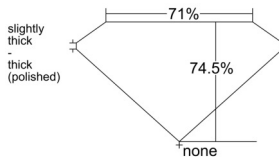

GIA®

FACSIMILE

GIA REPORT 1555422279

Verify this report at GIA.edu

GIA NATURAL DIAMOND DOSSIER®

June 04, 2026
GIA Report Number 1555422279
Shape and Cutting Style ..... **Square Modified Brilliant**
Measurements ..... **4.71 x 4.69 x 3.49 mm**

GRADING RESULTS

Carat Weight ..... **0.70 carat**
Color Grade ..... **G**
Clarity Grade **VVS1**

ADDITIONAL GRADING INFORMATION

Polish ..... **Excellent**
Symmetry ..... **Very Good**
Fluorescence ..... **None**
Clarity Characteristics ..... **Feather**
Inscription(s): GIA 1555422279

PROPORTIONS

Profile not to actual proportions

GRADING SCALES

GIA COLOR SCALE		GIA CLARITY SCALE			
COLORLESS	D	VERY VERY SLIGHTLY INCLUDED	FLAWLESS		
	E		INTERNALLY FLAWLESS		
	F	VERY SLIGHTLY INCLUDED	VVS₁		
	G		VVS₂		
	H		VS₁		
	NEAR COLORLESS	I	SLIGHTLY INCLUDED	VS₂	
		J		SI₁	
		FAINT	K	INCLUDED	SI₂
			L		I₁
			M		I₂
VERY LIGHT			N	INCLUDED	I₃
			O		
			P		
	Q				
LIGHT	R				
	S				
	T				
	U				
	V				
	Z