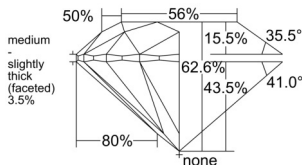

GIA®

FACSIMILE

GIA REPORT 1555411013

Verify this report at GIA.edu

GIA NATURAL DIAMOND DOSSIER®

June 04, 2026
GIA Report Number 1555411013
Shape and Cutting Style ..... Round Brilliant
Measurements ..... 5.37 - 5.40 x 3.37 mm

GRADING RESULTS

Carat Weight ..... 0.60 carat
Color Grade ..... H
Clarity Grade S11
Cut Grade ..... Excellent

ADDITIONAL GRADING INFORMATION

Polish ..... Excellent
Symmetry ..... Excellent
Fluorescence ..... Medium Blue
Clarity Characteristics ..... Crystal, Feather
Inscription(s): GIA 1555411013

PROPORTIONS

Profile to actual proportions