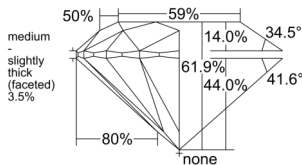

GIA®

FACSIMILE

GIA REPORT 1555410653

Verify this report at GIA.edu

GIA NATURAL DIAMOND DOSSIER®

June 03, 2026
GIA Report Number 1555410653
Shape and Cutting Style ..... Round Brilliant
Measurements ..... 4.73 - 4.75 x 2.94 mm

GRADING RESULTS

Carat Weight ..... 0.40 carat
Color Grade ..... D
Clarity Grade S11
Cut Grade ..... Excellent

ADDITIONAL GRADING INFORMATION

Polish ..... Excellent
Symmetry ..... Excellent
Fluorescence ..... None
Clarity Characteristics ..... Cloud, Crystal
Inscription(s): GIA 1555410653

PROPORTIONS

Profile to actual proportions