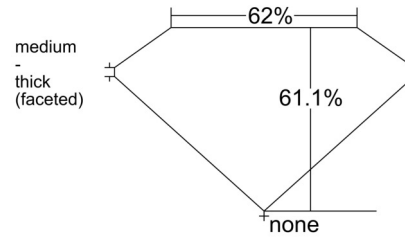

GIA NATURAL DIAMOND GRADING REPORT

June 11, 2026  
 GIA Report Number ..... 1555402130  
 Shape and Cutting Style ..... Oval Brilliant  
 Measurements ..... 8.16 x 5.69 x 3.47 mm

GRADING RESULTS

Carat Weight ..... 1.01 carat  
 Color Grade ..... D  
 Clarity Grade ..... VS1

Profile not to actual proportions

CLARITY CHARACTERISTICS

KEY TO SYMBOLS\*

- Crystal
- ~ Feather
- Pinpoint

\* Red symbols denote internal characteristics (inclusions). Green or black symbols denote external characteristics (blemishes). Diagram is an approximate representation of the diamond, and symbols shown indicate type, position, and approximate size of clarity characteristics. All clarity characteristics may not be shown. Details of finish are not shown.