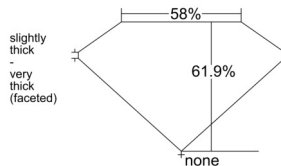

GIA®

FACSIMILE

GIA REPORT 1555383930

Verify this report at GIA.edu

GIA NATURAL DIAMOND DOSSIER®

May 30, 2026
GIA Report Number 1555383930
Shape and Cutting Style ..... Heart Brilliant
Measurements ..... 5.49 x 6.66 x 4.12 mm

GRADING RESULTS

Carat Weight ..... 0.90 carat
Color Grade I
Clarity Grade VS2

ADDITIONAL GRADING INFORMATION

Polish ..... Excellent
Symmetry ..... Excellent
Fluorescence ..... None
Clarity Characteristics ..... Crystal, Feather
Inscription(s): GIA 1555383930

PROPORTIONS

Profile not to actual proportions

GRADING SCALES

GIA COLOR SCALE		GIA CLARITY SCALE			
COLORLESS	D	VERY VERY SLIGHTLY INCLUDED	FLAWLESS		
	E		INTERNALLY FLAWLESS		
	F	VERY SLIGHTLY INCLUDED	VVS₁		
	G		VVS₂		
	H		VS₁		
	NEAR COLORLESS	I	SLIGHTLY INCLUDED	VS₂	
		J		SI₁	
		FAINT	K	INCLUDED	SI₂
			L		I₁
			M		I₂
VERT LIGHT	N	LIGHT	I₃		
	O				
	P				
	Q				
	R