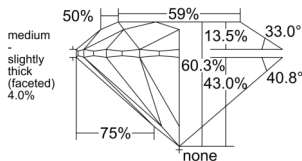

GIA®

FACSIMILE

GIA REPORT 1555379247

Verify this report at GIA.edu

GIA NATURAL DIAMOND DOSSIER®

June 01, 2026
GIA Report Number 1555379247
Shape and Cutting Style ..... Round Brilliant
Measurements ..... 5.67 - 5.70 x 3.43 mm

GRADING RESULTS

Carat Weight ..... 0.68 carat
Color Grade ..... K
Clarity Grade VS1
Cut Grade ..... Excellent

ADDITIONAL GRADING INFORMATION

Polish ..... Excellent
Symmetry ..... Excellent
Fluorescence ..... None
Clarity Characteristics ..... Crystal, Feather
Inscription(s): GIA 1555379247

PROPORTIONS

Profile to actual proportions