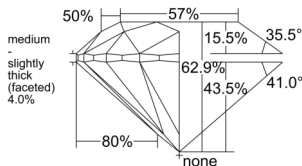

GIA®

FACSIMILE

GIA REPORT 1555375442

Verify this report at GIA.edu

GIA NATURAL DIAMOND DOSSIER®

May 29, 2026
GIA Report Number 1555375442
Shape and Cutting Style ..... Round Brilliant
Measurements ..... 5.44 - 5.48 x 3.44 mm

GRADING RESULTS

Carat Weight ..... 0.64 carat
Color Grade ..... H
Clarity Grade VVS1
Cut Grade ..... Excellent

ADDITIONAL GRADING INFORMATION

Polish ..... Excellent
Symmetry ..... Excellent
Fluorescence ..... None
Clarity Characteristics ..... Cloud, Feather
Inscription(s): GIA 1555375442

PROPORTIONS

Profile to actual proportions

GRADING SCALES

GIA COLOR SCALE

COLOREDNESS	D
	E
	F
	G
	H
	I
	J
NEAR COLORLESS	K
	L
Faint	M
	N
	O
	P
Very Light	Q
	R
	S
	T
	U
	V
Light	W
	X
	Y
	Z

GIA CLARITY SCALE

FLAWLESS	INTERNAL FLAWLESS	
		FLAWLESS
VERY VERY SLIGHTLY INCLUDED	VVS₁	
	VVS₂	
VERY SLIGHTLY INCLUDED	VS₁	
	VS₂	
SLIGHTLY INCLUDED	SI₁	
	SI₂	
INCLUDED	I₁	
	I₂	
	I₃	

GIA CUT SCALE

EXCELLENT
VERY GOOD
GOOD
FAIR
POOR