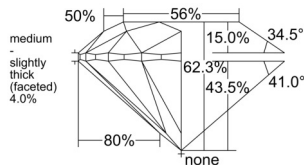

GIA®

FACSIMILE

GIA REPORT 1555374704

Verify this report at GIA.edu

GIA NATURAL DIAMOND DOSSIER®

May 29, 2026
GIA Report Number 1555374704
Shape and Cutting Style ..... Round Brilliant
Measurements ..... 5.10 - 5.12 x 3.18 mm

GRADING RESULTS

Carat Weight ..... 0.51 carat
Color Grade ..... M
Clarity Grade VS2
Cut Grade ..... Excellent

ADDITIONAL GRADING INFORMATION

Polish ..... Excellent
Symmetry ..... Excellent
Fluorescence ..... Faint
Clarity Characteristics ..... Crystal, Cloud
Inscription(s): GIA 1555374704

PROPORTIONS

GRADING SCALES

GIA COLOR SCALE	GIA CLARITY SCALE	GIA CUT SCALE	
D	FLAWLESS	EXCELLENT	
E	INTERNALLY FLAWLESS		
F		VVS₁	VERY GOOD
G	VVS₂		
H	VS₁	GOOD	
I	VS₂		
J	SI₁	FAIR	
K	SI₂		
L	I₁	POOR	
M	I₂		
N	I₃		
O			
P			
Q			
R			
S			
T			
U			
V			
W			
X			
Y			
Z