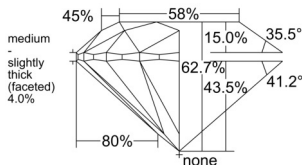

GIA®

FACSIMILE

GIA REPORT 1555374224

Verify this report at gia.edu

GIA NATURAL DIAMOND DOSSIER®

May 29, 2026
GIA Report Number 1555374224
Shape and Cutting Style ..... Round Brilliant
Measurements ..... 5.88 - 5.92 x 3.70 mm

GRADING RESULTS

Carat Weight ..... 0.80 carat
Color Grade ..... H
Clarity Grade VVS1
Cut Grade ..... Excellent

ADDITIONAL GRADING INFORMATION

Polish ..... Excellent
Symmetry ..... Excellent
Fluorescence ..... None
Clarity Characteristics ..... Pinpoint, Feather
Inscription(s): GIA 1555374224

PROPORTIONS

Profile to actual proportions