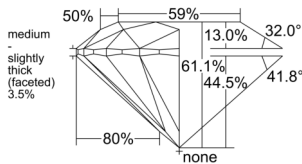

GIA®

FACSIMILE

GIA REPORT 1555373843

Verify this report at GIA.edu

GIA NATURAL DIAMOND DOSSIER®

May 29, 2026
GIA Report Number 1555373843
Shape and Cutting Style ..... Round Brilliant
Measurements ..... 4.73 - 4.77 x 2.90 mm

GRADING RESULTS

Carat Weight ..... 0.40 carat
Color Grade I
Clarity Grade VS1
Cut Grade ..... Excellent

ADDITIONAL GRADING INFORMATION

Polish ..... Excellent
Symmetry ..... Excellent
Fluorescence ..... None
Clarity Characteristics ..... Crystal
Inscription(s): GIA 1555373843

PROPORTIONS

Profile to actual proportions

GRADING SCALES

GIA COLOR SCALE	GIA CLARITY SCALE	GIA CUT SCALE	
D	FLAWLESS	EXCELLENT	
E	INTERNALLY FLAWLESS		
F		VVS₁	VERY GOOD
G	VVS₂		
H	VS₁	GOOD	
I	VS₂		
J	SI₁	FAIR	
K	SI₂		
L	I₁	POOR	
M	I₂		
N	I₃		
O			
P			
Q			
R			
S			
T			
U			
V			
W			
X			
Y			
Z