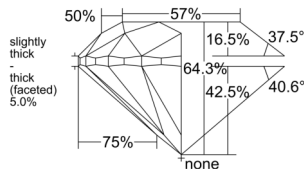

GIA®

FACSIMILE

GIA REPORT 1555357298

Verify this report at GIA.edu

GIA NATURAL DIAMOND DOSSIER®

May 28, 2026
GIA Report Number 1555357298
Shape and Cutting Style ..... Round Brilliant
Measurements ..... 5.76 - 5.83 x 3.73 mm

GRADING RESULTS

Carat Weight ..... 0.80 carat
Color Grade I
Clarity Grade VS1
Cut Grade ..... Very Good

ADDITIONAL GRADING INFORMATION

Polish ..... Excellent
Symmetry ..... Very Good
Fluorescence ..... Strong Blue
Clarity Characteristics..... Crystal, Pinpoint, Indented Natural
Inscription(s): GIA 1555357298

PROPORTIONS

GRADING SCALES

GIA COLOR SCALE	GIA CLARITY SCALE	GIA CUT SCALE	
D	FLAWLESS	EXCELLENT	
E	INTERNALLY FLAWLESS		
F		VVS₁	VERY GOOD
G	VVS₂		
H	VS₁	GOOD	
I	VS₂		
J	SI₁	FAIR	
K	SI₂		
L	I₁	POOR	
M			
N	I₂		
O			
P	I₃		
Q			
R			
S			
T			
U			
V			
W			
X			
Y			
Z