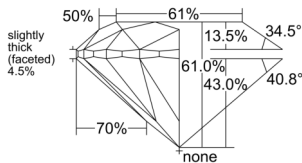

GIA®

FACSIMILE

GIA REPORT 1555357037

Verify this report at GIA.edu

GIA NATURAL DIAMOND DOSSIER®

May 28, 2026
GIA Report Number 1555357037
Shape and Cutting Style ..... Round Brilliant
Measurements ..... 5.92 - 5.94 x 3.62 mm

GRADING RESULTS

Carat Weight ..... 0.80 carat
Color Grade ..... D
Clarity Grade S11
Cut Grade ..... Excellent

ADDITIONAL GRADING INFORMATION

Polish ..... Excellent
Symmetry ..... Excellent
Fluorescence ..... None
Clarity Characteristics..... Cloud, Crystal, Feather, Cavity
Inscription(s): GIA 1555357037

PROPORTIONS

Profile to actual proportions

GRADING SCALES

GIA COLOR SCALE	GIA CLARITY SCALE	GIA CUT SCALE	
D	FLAWLESS	EXCELLENT	
E	INTERNALLY FLAWLESS		
F		VVS₁	VERY GOOD
G	VVS₂		
H	VS₁	GOOD	
I	VS₂		
J	S1₁	FAIR	
K	S1₂		
L	I₁	POOR	
M	I₂		
N	I₃		
O			
P			
Q			
R			
S			
T			
U			
V			
W			
X			
Y			
Z