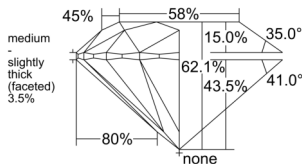

GIA®

FACSIMILE

GIA REPORT 1555356850

Verify this report at GIA.edu

GIA NATURAL DIAMOND DOSSIER®

May 27, 2026
GIA Report Number 1555356850
Shape and Cutting Style ..... Round Brilliant
Measurements ..... 5.94 - 5.99 x 3.70 mm

GRADING RESULTS

Carat Weight ..... 0.81 carat
Color Grade ..... G
Clarity Grade S11
Cut Grade ..... Excellent

ADDITIONAL GRADING INFORMATION

Polish ..... Excellent
Symmetry ..... Excellent
Fluorescence ..... Medium Blue
Clarity Characteristics..... Crystal, Cloud, Feather
Inscription(s): GIA 1555356850

PROPORTIONS

Profile to actual proportions