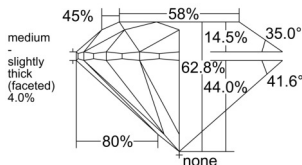

GIA®

FACSIMILE

GIA REPORT 1555339948

Verify this report at GIA.edu

GIA NATURAL DIAMOND DOSSIER®

May 25, 2026
GIA Report Number 1555339948
Shape and Cutting Style ..... Round Brilliant
Measurements ..... 5.22 - 5.25 x 3.29 mm

GRADING RESULTS

Carat Weight ..... 0.55 carat
Color Grade ..... D
Clarity Grade VS1
Cut Grade ..... Excellent

ADDITIONAL GRADING INFORMATION

Polish ..... Excellent
Symmetry ..... Excellent
Fluorescence ..... Medium Blue
Clarity Characteristics ..... Crystal, Pinpoint
Inscription(s): GIA 1555339948

PROPORTIONS

GRADING SCALES

GIA COLOR SCALE

COLORLESS	D
	E
	F
	G
	H
	I
	J
NEAR COLORLESS	K
	L
FAIN	M
	N
	O
	P
VERY LIGHT	Q
	R
	S
	T
	U
	V
	W
	X
	Y
LIGHT	Z

GIA CLARITY SCALE

FLAWLESS	INTERNAL FLAWLESS	
		FLAWLESS
VERY VERY SLIGHTLY INCLUDED	VVS₁	
	VVS₂	
VERY SLIGHTLY INCLUDED	VS₁	
	VS₂	
SLIGHTLY INCLUDED	SI₁	
	SI₂	
INCLUDED	I₁	
	I₂	
	I₃	

GIA CUT SCALE

EXCELLENT
VERY GOOD
GOOD
FAIR
POOR