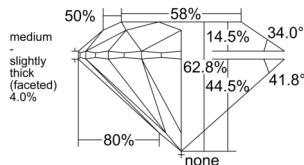

GIA®

FACSIMILE

GIA REPORT 1555338798

Verify this report at GIA.edu

GIA NATURAL DIAMOND DOSSIER®

May 25, 2026
GIA Report Number 1555338798
Shape and Cutting Style ..... Round Brilliant
Measurements ..... 5.37 - 5.39 x 3.38 mm

GRADING RESULTS

Carat Weight ..... 0.60 carat
Color Grade ..... F
Clarity Grade VS1
Cut Grade ..... Excellent

ADDITIONAL GRADING INFORMATION

Polish ..... Excellent
Symmetry ..... Excellent
Fluorescence ..... None
Clarity Characteristics..... Cloud, Indented Natural, Pinpoint
Inscription(s): GIA 1555338798

PROPORTIONS

Profile to actual proportions