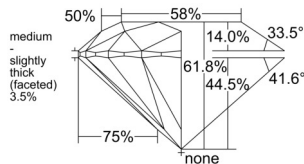

GIA®

FACSIMILE

GIA REPORT 1555334021

Verify this report at GIA.edu

GIA NATURAL DIAMOND DOSSIER®

May 25, 2026
GIA Report Number 1555334021
Shape and Cutting Style ..... Round Brilliant
Measurements ..... 5.11 - 5.13 x 3.17 mm

GRADING RESULTS

Carat Weight ..... 0.50 carat
Color Grade ..... F
Clarity Grade VS1
Cut Grade ..... Excellent

ADDITIONAL GRADING INFORMATION

Polish ..... Excellent
Symmetry ..... Excellent
Fluorescence ..... None
Clarity Characteristics ..... Cloud, Feather, Pinpoint
Inscription(s): GIA 1555334021

PROPORTIONS

Profile to actual proportions