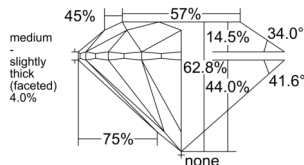

GIA®

FACSIMILE

GIA REPORT 1555329345

Verify this report at GIA.edu

GIA NATURAL DIAMOND DOSSIER®

May 25, 2026
GIA Report Number 1555329345
Shape and Cutting Style ..... Round Brilliant
Measurements ..... 6.14 - 6.18 x 3.87 mm

GRADING RESULTS

Carat Weight ..... 0.90 carat
Color Grade ..... E
Clarity Grade VS1
Cut Grade ..... Excellent

ADDITIONAL GRADING INFORMATION

Polish ..... Excellent
Symmetry ..... Excellent
Fluorescence ..... None
Clarity Characteristics ..... Crystal
Inscription(s): GIA 1555329345

PROPORTIONS

GRADING SCALES

GIA COLOR SCALE

COLORESS	D
	E
	F
	G
	H
	I
	J
NEAR COLORESS	K
	L
FANIT	M
	N
	O
	P
	Q
VERY LIGHT	R
	S
	T
	U
	V
	W
	X
	Y
LIGHT	Z

GIA CLARITY SCALE

FLAWLESS	VERY VERY SLIGHTLY INCLUDED	VS₁	VS₂	SI₁	SI₂	I₁	I₂	I₃	
									VERY SLIGHTLY INCLUDED
INTERNALLY FLAWLESS									

GIA CUT SCALE

EXCELLENT
VERY GOOD
GOOD
FAIR
POOR