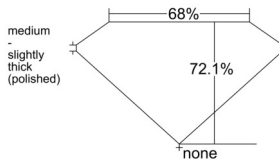

GIA®

FACSIMILE

GIA REPORT 1555319341

Verify this report at GIA.edu

GIA NATURAL DIAMOND DOSSIER®

May 21, 2026
GIA Report Number 1555319341
Shape and Cutting Style ..... **Square Modified Brilliant**
Measurements ..... 4.71 x 4.70 x 3.39 mm

GRADING RESULTS

Carat Weight ..... 0.61 carat
Color Grade ..... D
Clarity Grade VVS1

ADDITIONAL GRADING INFORMATION

Polish ..... Excellent
Symmetry ..... Very Good
Fluorescence ..... None
Clarity Characteristics..... Pinpoint, Internal Graining
Inscription(s): GIA 1555319341

PROPORTIONS

Profile not to actual proportions

GRADING SCALES

GIA COLOR SCALE		GIA CLARITY SCALE			
COLORLESS	D	VERY VERY SLIGHTLY INCLUDED	FLAWLESS		
	E		INTERNALLY FLAWLESS		
	F	VERY SLIGHTLY INCLUDED	VVS₁		
	G		VVS₂		
	H		VS₁		
	NEAR COLORLESS	I	SLIGHTLY INCLUDED	VS₂	
		J		SI₁	
		FAINT	K	INCLUDED	SI₂
			L		I₁
			M		I₂
VERT LIGHT	N	LIGHT	I₃		
	O				
	P				
	Q				
	R